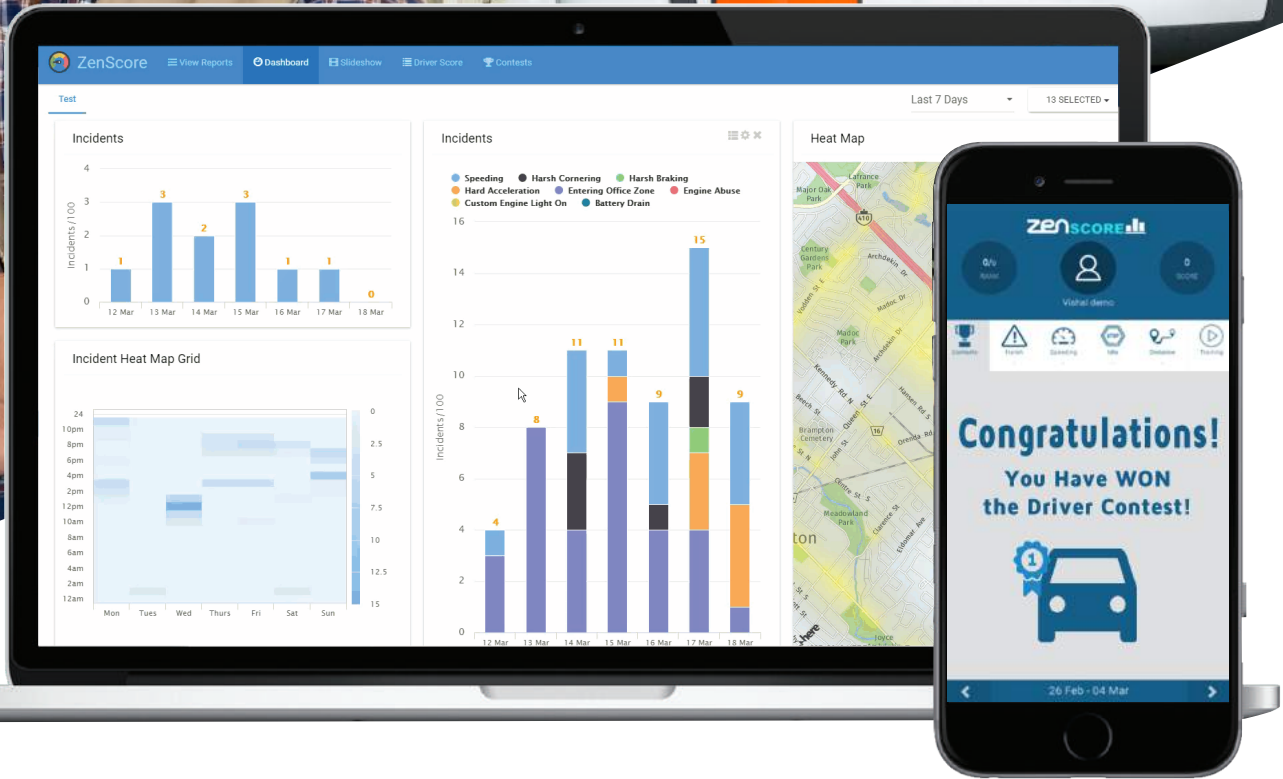

# Fleet Performance Management System

Driver Assessments Powered  
by Real World Data

# IMPROVE DRIVER PERFORMANCE

## CORE FEATURES:

- ✓ Driver contest
- ✓ Key performance indicator
- ✓ Exceptions Heat Map
- ✓ Configurable Visual Dashboard
- ✓ Notification of below target performances
- ✓ Custom driver score reports
- ✓ Drivers have access to safe driving videos
- ✓ Mobile and desktop versions

## NEW EFFECTIVE FLEET MANAGEMENT SYSTEM

ZenScore allows Fleet Managers to add quantifiable assessments on driver behaviour, and improve results.