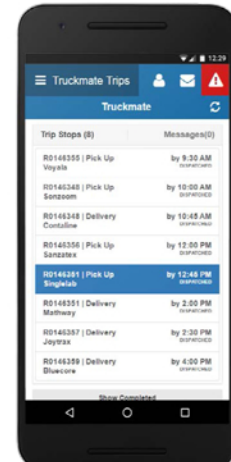

TMW Truckmate Integration

AFFORDABLE | VERSATILE | EASY TO USE

The TMW Truckmate Integration with Geotab Drive supports off-the-shelf Android and iOS Devices.

- ✓ Monitor HOS status and availability
- ✓ HOS, DVIR, messaging and TMW Truckmate functionality integrated within a single app!

For Dispatchers

- ✓ Dispatch macro forms and work orders to drivers
- ✓ Two-way messaging
- ✓ Track "breadcrumb" trail and live position

For Drivers

- ✓ Receive real-time status updates
- ✓ Drivers can update status & work order fields with return forms
- ✓ Automated notifications sent when drivers arrive at specific locations