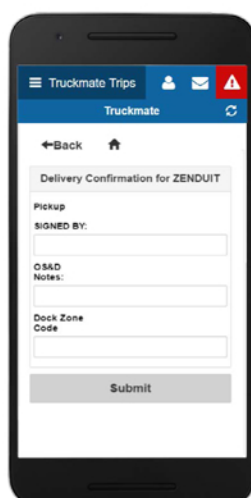

TMW Truckmate Integration

AFFORDABLE | VERSATILE | EASY TO USE

The TMW Truckmate Integration with Geotab Drive supports off-the-shelf Android and iOS Devices.

- ✓ Monitor HOS status and availability
- ✓ HOS, DVIR, messaging and TMW Truckmate functionality integrated within a single app!

For Dispatchers

- ✓ Dispatch macro forms and work orders to drivers
- ✓ Two-way messaging
- ✓ Track "breadcrumb" trail and live position

For Drivers

- ✓ Receive real-time status updates
- ✓ Drivers can update status & work order fields with return forms
- ✓ Automated notifications sent when drivers arrive at specific locations