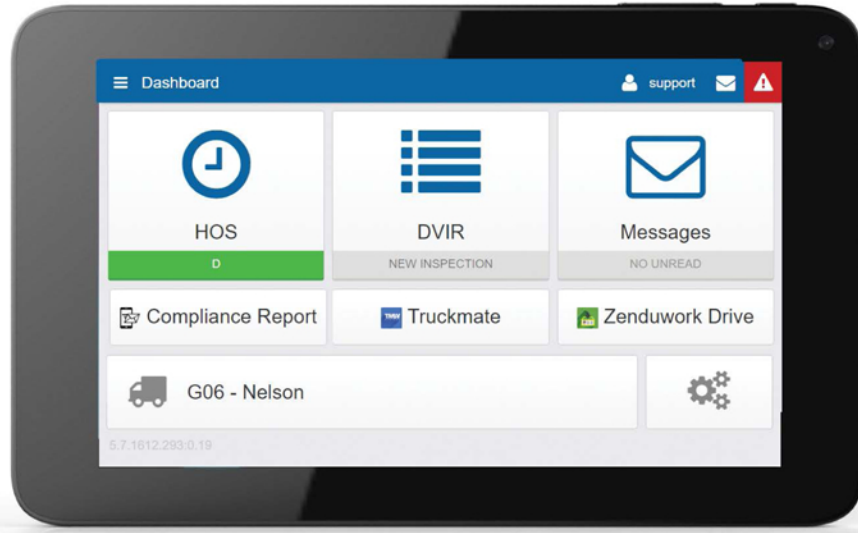

TMW Truckmate Integration

AFFORDABLE | VERSATILE | EASY TO USE

The TMW Truckmate Integration with Geotab Drive supports off-the-shelf Android and iOS Devices.

- ✓ Monitor HOS status and availability
- ✓ HOS, DVIR, messaging and TMW Truckmate functionality integrated within a single app!

For Dispatchers

- ✓ Dispatch macro forms and work orders to drivers
- ✓ Two-way messaging
- ✓ Track "breadcrumb" trail and live position

For Drivers

- ✓ Receive real-time status updates
- ✓ Drivers can update status & work order fields with return forms
- ✓ Automated notifications sent when drivers arrive at specific locations