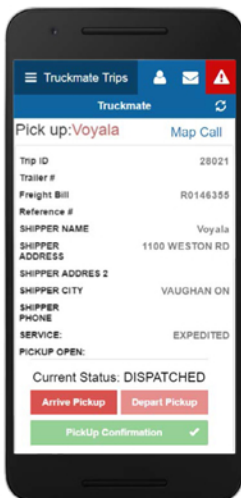

TMW Truckmate Integration

AFFORDABLE | VERSATILE | EASY TO USE

The TMW Truckmate Integration with Geotab Drive supports off-the-shelf Android and iOS Devices.

- ✓ Monitor HOS status and availability
- ✓ HOS, DVIR, messaging and TMW Truckmate functionality integrated within a single app!

For Dispatchers

- ✓ Dispatch macro forms and work orders to drivers
- ✓ Two-way messaging
- ✓ Track "breadcrumb" trail and live position

For Drivers

- ✓ Receive real-time status updates
- ✓ Drivers can update status & work order fields with return forms
- ✓ Automated notifications sent when drivers arrive at specific locations