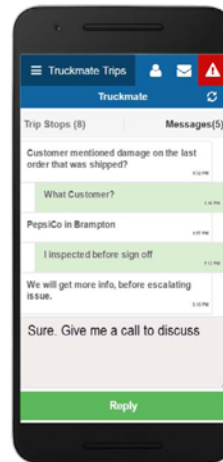

TMW Truckmate Integration

AFFORDABLE | VERSATILE | EASY TO USE

The TMW Truckmate Integration with Geotab Drive supports off-the-shelf Android and iOS Devices.

- ✓ Monitor HOS status and availability
- ✓ HOS, DVIR, messaging and TMW Truckmate functionality integrated within a single app!

For Dispatchers

- ✓ Dispatch macro forms and work orders to drivers
- ✓ Two-way messaging
- ✓ Track "breadcrumb" trail and live position

For Drivers

- ✓ Receive real-time status updates
- ✓ Drivers can update status & work order fields with return forms
- ✓ Automated notifications sent when drivers arrive at specific locations